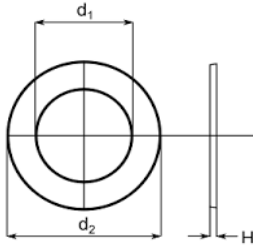

Red Fibre Washers

Red Fibre Washers		
	Imperial	
d1	d2	H
3/16	3/8	1/16
3/16	1/2	1/16
5/16	1/2	1/16
1/2	3/4	1/16
5/8	1	1/16
3/4	1	1/16
3/4	1-1/8	1/16
7/8	1-1/4	1/16

Other Sizes Are Available But Would Be Subject To A Minimum Order Quantity